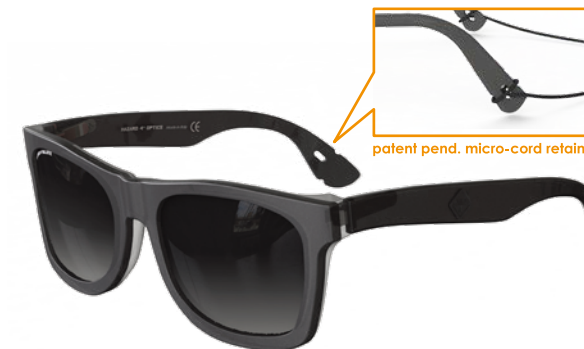

TI TRITIUM WATCHES + EYEWEAR

summaries: full features at hazard4.com

TI TRITIUM WATCHES + EYEWEAR

summaries: full features at hazard4.com

BLACK TIE NIGHTWATCH

Specs

Case: Bead-Blasted or PVD Matte Black Titanium
Dial: Black w/ White Indicators + Hands
Band: TPR Molded Band + Nato Strap

Tritium Options:

HWD-TL-KW-GGYG
HWD-TL-KW-B88B

HWD-TIPV-KW-GGYG

BLACK TIE/NIGHTWATCH BRACELET

Case: Bead-Blasted or PVD Matte Black Titanium
Dial: Black w/ White Indicators + Hands
Band: Titanium Bracelet

Tritium Options:

HWD-TL-B-KW-GGYG

HWD-TIPV-B-KW-GGYG

BLACK TIE/NIGHTWATCH GMT (YLW)

Case: Bead-Blasted or PVD Matte Black Titanium
Dial: Black w/ White Indicators + White Hands, with Yellow "Daylight" Arc
Band: TPR Molded Band + Nato Strap

Tritium Options:

HWD-TL-G-Y-KW-GGYG

HWD-TIPV-G-Y-KW-GGYG

Classic Colors

SNOWFIELD

Specs

Case: Bead-Blasted Titanium
Dial: White w/ Black Indicators + Hands or Carbon-Fiber w/ White Indicators + Hands
Band: TPR Molded Band + Nato Strap

Tritium Options:

HWD-TL-WK-GGYG

BLACKOUT

Case: PVD Matte Black Titanium
Dial: Black w/ Charcoal Indicators + Hands
Band: TPR Molded Band + Nato Strap

Tritium Options:

HWD-TIPV-KC-B88B

AGENT ORANGE

Case: PVD Matte Black Titanium
Dial: Black w/ Orange Indicators + Hands
Band: TPR Molded Band + Nato Strap

Tritium Options:

HWD-TIPV-KO-YGGG

ARID

Case: PVD Matte Black Titanium
Dial: Black w/ Earth Indicators + Hands or Earth w/ Black Indicators + Hands
Band: TPR Molded Band + Nato Strap

Tritium Options:

HWD-TIPV-EK-GGYG

Special Colors

flechette

_horn-rimmed ansi

Key Features_