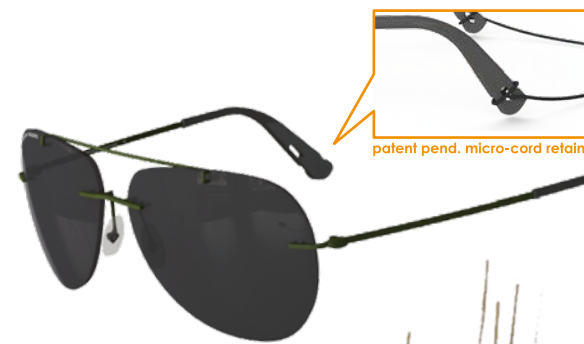

Key Features_

- _everyday styling w/ ansi lens protection
- _exclusive two sizes to fit wearer's face
- _hardware-free retainer micro-cords
- _frames can be bent to match face
- _heritage hand sculpted in Italy
- _thoughtfully computer modeled and 3-d print refined to guarantee fit/look