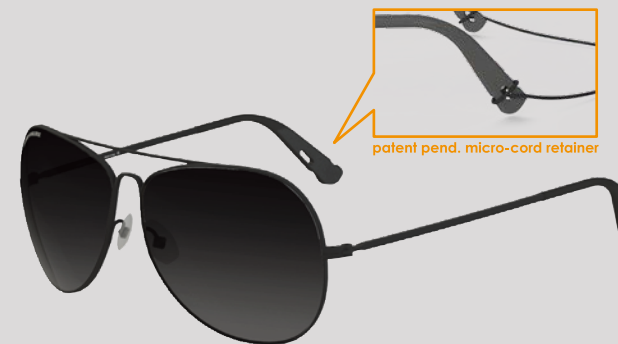

Key Features_

- _everyday styling w/ ansi lens protection
- _exclusive two sizes to fit wearer's face
- _hardware-free retainer micro-cords
- _frames can be bent to match face
- _heritage hand sculpted in Italy
- _thoughtfully computer modeled and 3-d print refined to guarantee fit/look